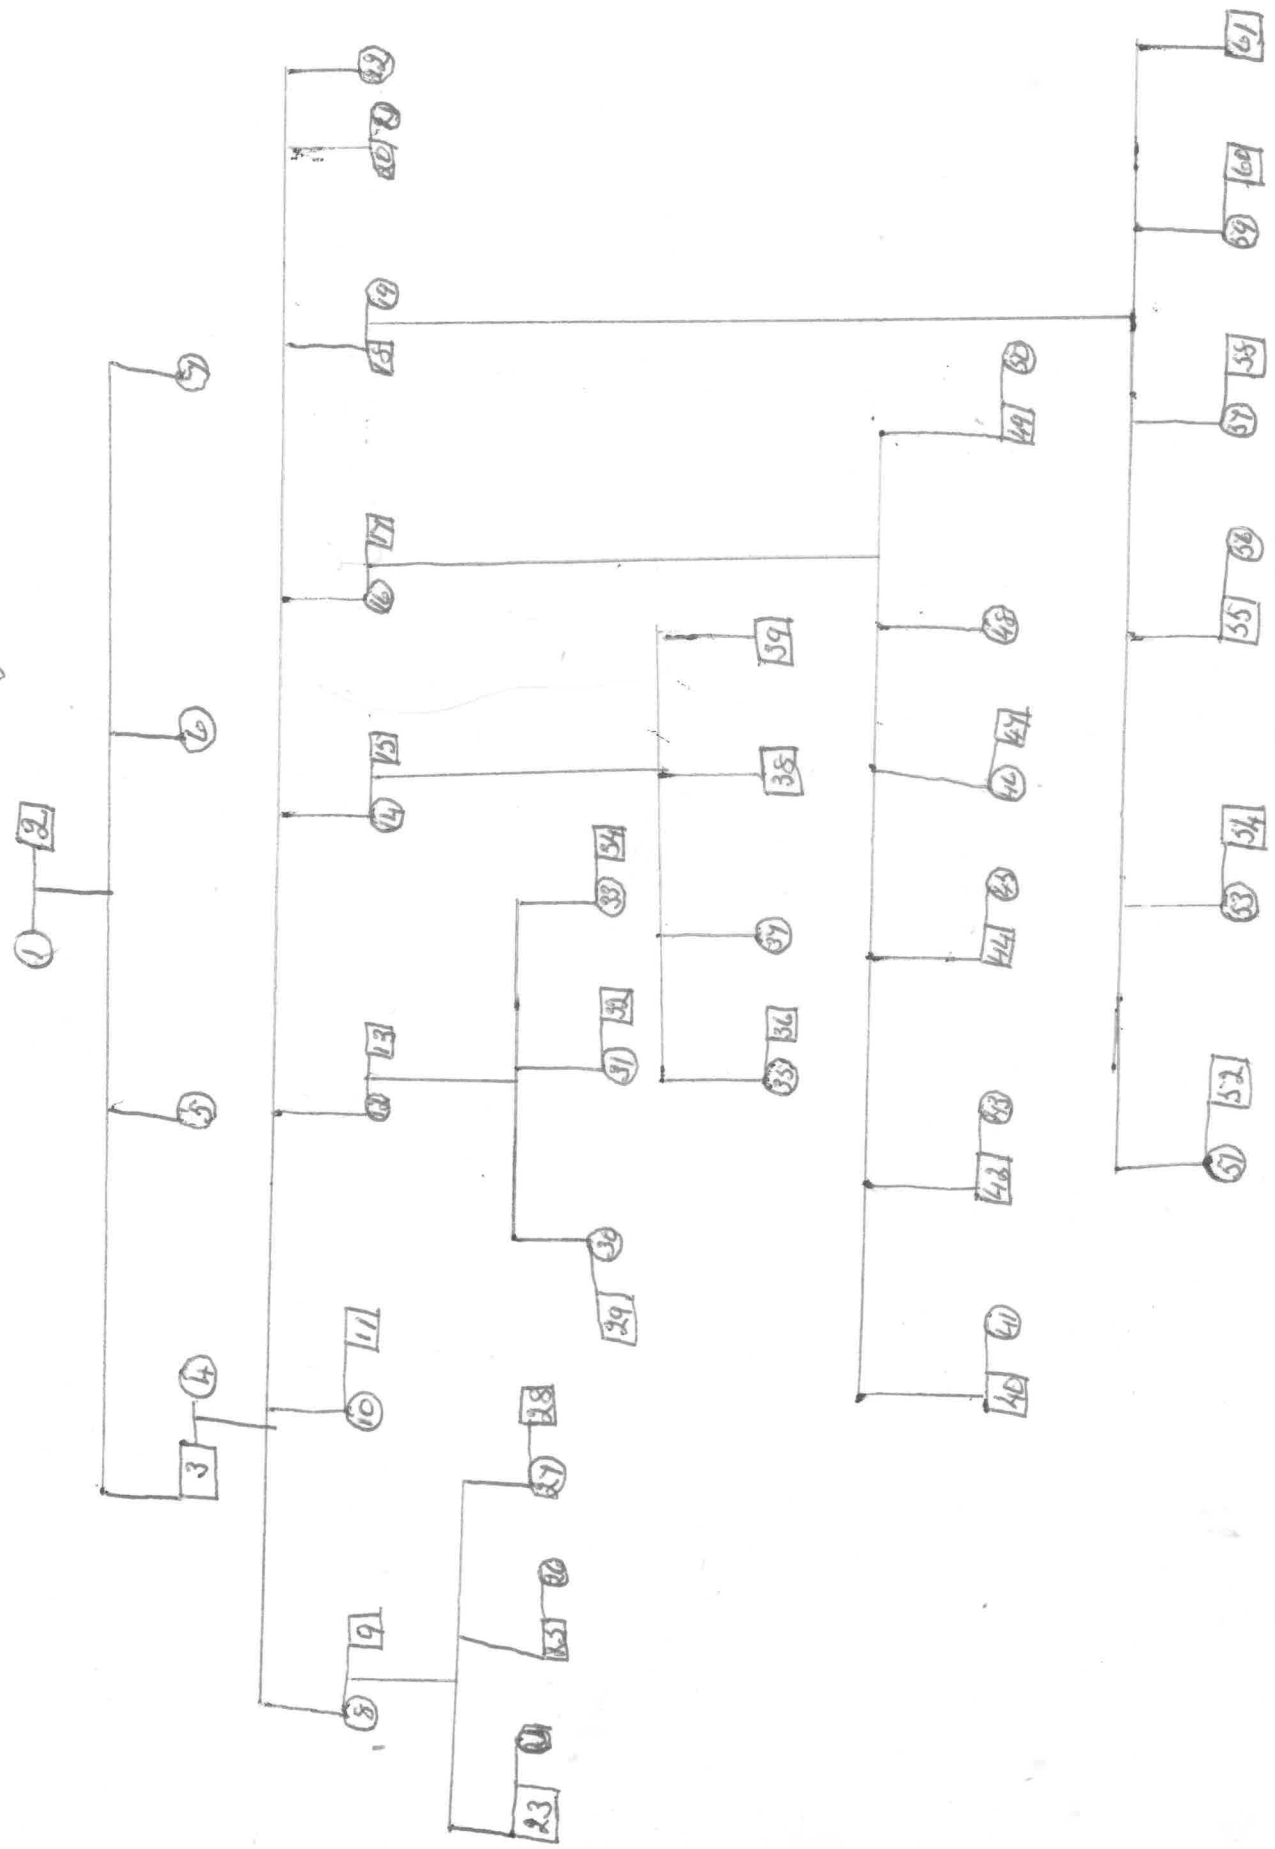

**Date:** March 2009

**Information From:** John Ivan Laughton, Nelson BC

**File:** BETSY LAUGHTON 1825

- NEW DETAILED CHART
- MARRIED FOLBISTER/FOLBESTER

★ INTERESTING THAT GRANDDAUGHTER  
MARRIED BACK INTO THE  
LAUGHTON FAMILY (UNKNOWN  
IF A RELATED LAUGHTON ?)

- ADD TO CHART
- CREATE BETSY 1825 PAGE

**Details Posted to Web Site:**

Betsy Laughton & Archibald Forrester

Betsy Laughton Archibald Foulvestes

- |    |                           |                              |
|----|---------------------------|------------------------------|
| 1  | Betsy Laughton            | Deceased                     |
| 2  | Archibald Foulvestes      | "                            |
| 3  | James Foulvestes          | "                            |
| 4  | Jessie Ann Foulvestes     | "                            |
| 5  | Isabella Foulvestes       | "                            |
| 6  | Jean Foulvestes           | "                            |
| 7  | Mary Foulvestes           | "                            |
| 8  | Jessie Jane Foulvestes    | "                            |
| 9  | John Eddie                | "                            |
| 10 | Hannah Foulvestes         |                              |
| 11 | Mrs Macmillan             |                              |
| 12 | Isabella Foulvestes       | } 5603 Balsam St.            |
| 13 | Alex Laughton             | } Vancouver 13.              |
| 14 | Mary Elizabeth Foulvestes | } 2166 45 <sup>th</sup> Ave. |
| 15 | Mrs J. D. Pratt           | } Vancouver 13.              |
| 16 | Sarah Ann Foulvestes      | Thurkwell 6 Rney             |
| 17 | Peter Thomson             | "                            |
| 18 | James Foulvestes          | Deceased                     |
| 19 | Helen Sinclair            | "                            |
| 20 | William Foulvestes        | 6 Rney                       |