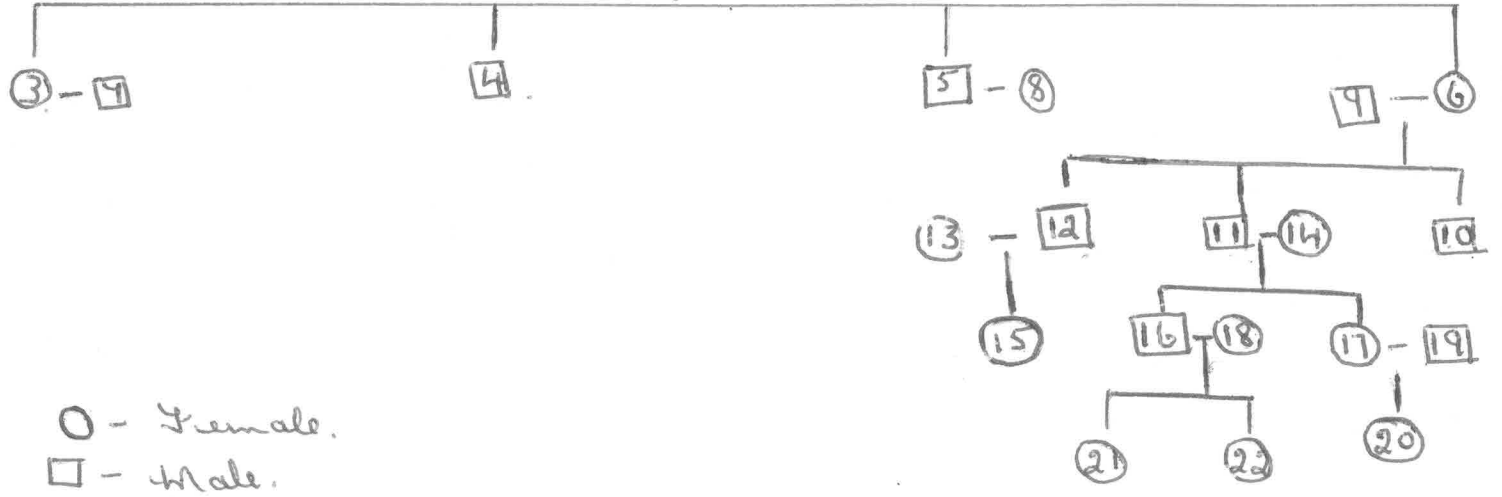

① ②

○ - Female.
□ - Male.

James Laughton & Mrs. Sinclair.

1. James Laughton. (John's sister) Deceased
2. William Sinclair.
3. (Femina) Sinclair.
4. James Jait
5. William Sinclair. 5 & 6 are twins
6. Beled Sinclair.
7. James Jait
8. Christina Stewart
9. James Jait.
10. John Jait. 21. Heather Jait.
11. Alfred Jait. 22. Lenore Jait.
12. Agnes Budge. Adam. Henry
13. James Jait.
14. Charlotte Budge.
15. Violet Jait.
16. Alfred Jait.
17. Marion Spence.
18. Margaret Jait.
19. Russell Smith.
20. Linda Smith.

Starbuck. Henry